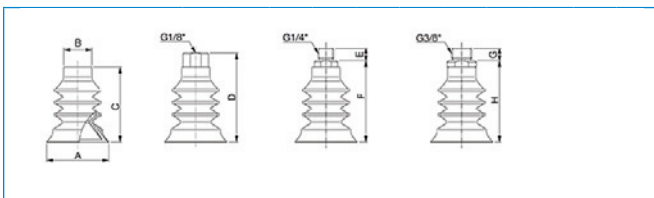

▶ PRODUCT KEY

ZFBL	50	40	N	14M	M
Series	Diameter of outer lip	Diameter of inner lip	Material	Fixing thread	Filter type

▶ MATERIAL CHARACTERISTICS

Version	Material	Color	Operating temperature [°C]	Shore hardness
N	NBR	Black	-20 ... +110	60
S	Silicone	Red	-70 ... +200	55
S3	Silicone	Translucent blue	-70 ... +200	30
W	Silicone food-safe	Translucent white	-70 ... +200	30

▶ DIMENSIONS

ZFBL5040

Legend	A	B	C	D	E	F	G	H
Dimensions [mm]	51	23.2	61.5	73	10	66.7	10	66.7

► TECHNICAL DATA

Installation size	ZFBL5040
Lifting force parallel at -20 kPa [N]	
Lifting force parallel at -60 kPa [N]	
Lifting force parallel at -90 kPa [N]	
Lifting force vertical at -20 kPa [N]	18.64
Lifting force vertical at -60 kPa [N]	39.04
Lifting force vertical at -90 kPa [N]	51.5
Lifting force parallel at -20 kPa [kg]	
Lifting force parallel at -60 kPa [kg]	
Lifting force parallel at -90 kPa [kg]	
Lifting force vertical at -20 kPa [kg]	1.900
Lifting force vertical at -60 kPa [kg]	3.980
Lifting force vertical at -90 kPa [kg]	5.250
Volume [cm ³]	32.300

Order no.	► Technical data			
	Diameter [mm]	Material	Fixing thread	Filter type
ZFBL5040-N	50	NBR		
ZFBL5040-N-14M-M	50	NBR	G1/4" external	Mesh filter
ZFBL5040-N-38M	50	NBR	G3/8" external	
ZFBL5040-S-14M	50	Silicone	G1/4" external	
ZFBL5040-S-14M-M	50	Silicone	G1/4" external	Mesh filter
ZFBL5040-S-18F	50	Silicone	G1/8" internal	
ZFBL5040-S3	50	Silicone		
ZFBL5040-S3-14M	50	Silicone	G1/4" external	
ZFBL5040-S3-14M-M	50	Silicone	G1/4" external	Mesh filter
ZFBL5040-S3-18F	50	Silicone	G1/8" internal	
ZFBL5040-S3-18F-M	50	Silicone	G1/8" internal	Mesh filter
ZFBL5040-S3-38M	50	Silicone	G3/8" external	
ZFBL5040-S3-38M-M	50	Silicone	G3/8" external	Mesh filter
ZFBL5040-S-38M	50	Silicone	G3/8" external	
ZFBL5040-W3	50	Silicone food-safe		
ZFBL5040-W3-38M	50	Silicone food-safe	G3/8" external	