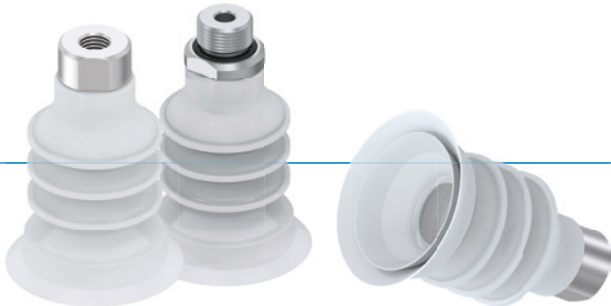

BELLOWS SUCTION CUP

SERIES ZFBL

▶ PRODUCT ADVANTAGES

- ▶ **Diameter of outer lip: 50 mm**
- ▶ **Diameter of inner lip: 40 mm**
- ▶ **Optimum geometry**
 - For irregular and convex surfaces
 - Enhanced safety due to dual lip
- ▶ **Application areas**
 - Life science
 - Food and beverages

▶ PRODUCT KEY

ZFBL	50	40	N	14M	M
Series	Diameter of outer lip	Diameter of inner lip	Material	Fixing thread	Filter type

▶ MATERIAL CHARACTERISTICS

Version	Material	Color	Operating temperature [°C]	Shore hardness
N	NBR	Black	-20 ... +110	60
S	Silicone	Red	-70 ... +200	55
S3	Silicone	Translucent blue	-70 ... +200	30
W	Silicone food-safe	Translucent white	-70 ... +200	30

Order no.	► Technical data			
	Diameter [mm]	Material	Fixing thread	Filter type
ZFBL5040-N	50	NBR		
ZFBL5040-N-14M-M	50	NBR	G1/4" external	Mesh filter
ZFBL5040-N-38M	50	NBR	G3/8" external	
ZFBL5040-S-14M	50	Silicone	G1/4" external	
ZFBL5040-S-14M-M	50	Silicone	G1/4" external	Mesh filter
ZFBL5040-S-18F	50	Silicone	G1/8" internal	
ZFBL5040-S3	50	Silicone		
ZFBL5040-S3-14M	50	Silicone	G1/4" external	
ZFBL5040-S3-14M-M	50	Silicone	G1/4" external	Mesh filter
ZFBL5040-S3-18F	50	Silicone	G1/8" internal	
ZFBL5040-S3-18F-M	50	Silicone	G1/8" internal	Mesh filter
ZFBL5040-S3-38M	50	Silicone	G3/8" external	
ZFBL5040-S3-38M-M	50	Silicone	G3/8" external	Mesh filter
ZFBL5040-S-38M	50	Silicone	G3/8" external	
ZFBL5040-W3	50	Silicone food-safe		
ZFBL5040-W3-38M	50	Silicone food-safe	G3/8" external	