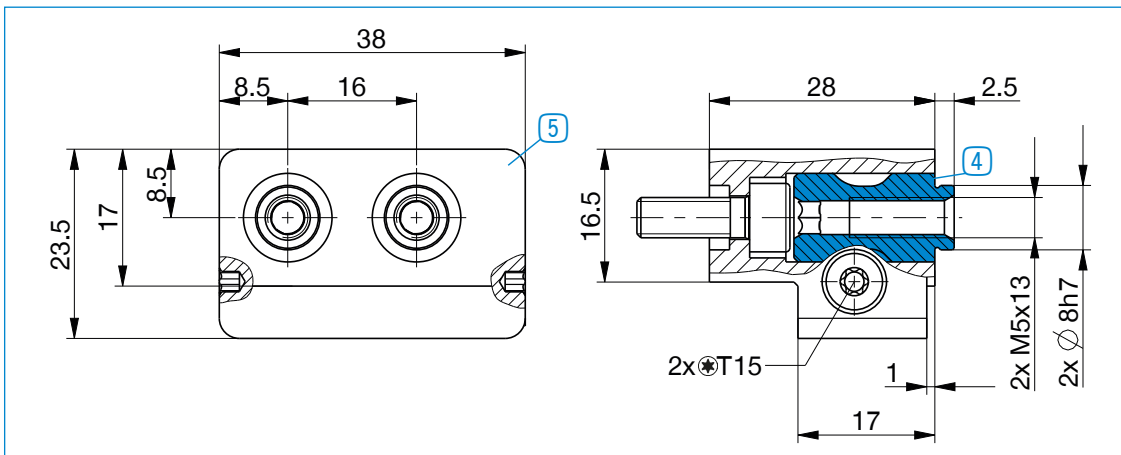

CHANGEABLE JAW, FIX-PART WB5008F

CHANGEABLE JAW, LOOSE-PART-SET WB5008L

▶ PRODUCT SPECIFICATIONS

⑤ Changeable jaw, fix-part

④ Changeable jaw, loose-part-set

▶ Technical data

Order no.	WB5008F	WB5008L
Compatible with installation size	GPP5008 / GPD5008	GPP5008 / GPD5008
Tightening torque [Nm]	5	
Packaging unit [piece]	1	2
Certifications	LABS / REACH / RoHS	LABS / REACH / RoHS
Weight [kg]	0.14	0.018

For each gripper jaw, one interchangeable jaw loose part set ④ and one interchangeable jaw fixed part ⑤ are needed