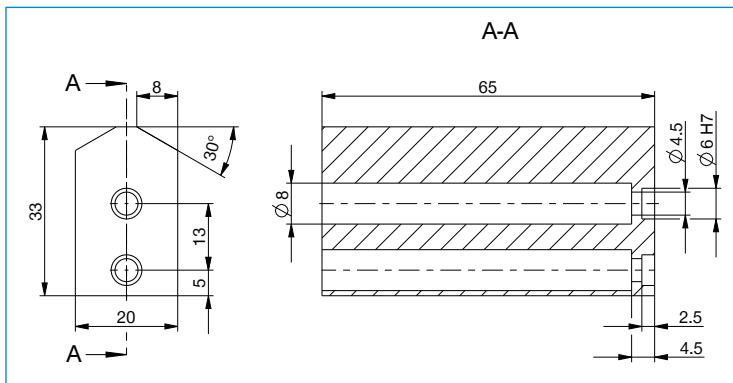

## UB5006AL / UB5006ST

	▶ Technical data	
<b>Order no.</b>	<b>UB5006AL</b>	<b>UB5006ST</b>
Compatible with installation size	GPP5006 / GPD5006	GPP5006 / GPD5006
Material	Aluminium	Steel
Weight [kg]	0.095	0.27