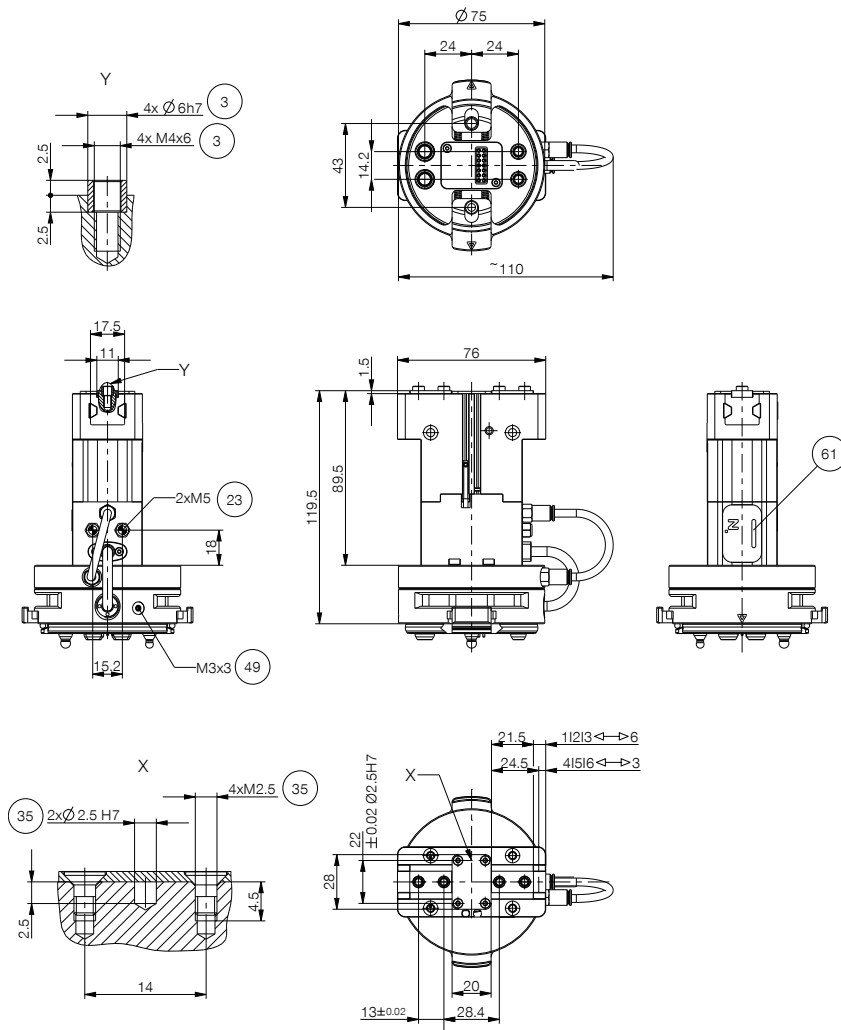

### CONNECTIONS / OTHER

**ALWR1-50-A**  
Match - Storage station

## ▶ RECOMMENDED ACCESSORY STORAGE STATION

**NJ5-E2SK-01**  
Inductive Proximity Switch Cable 0,3 m - Connector M8

NC / NO / SC / SO

- ③ Fixing for gripper finger
- ②③ Ventilation (R+S: In dirty environments, replace filters with actual exhaust hoses and move the exhaust air outlet to a clean environment)
- ③⑤ Attachment option for customer-specific fittings
- ④⑨ Ground
- ⑥① Status display