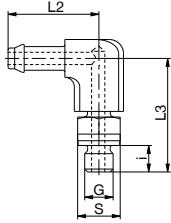

► Technical data

Order no.	GV1-4X10ID	GV3-8X13ID	GV1-2X13ID	GV1-2X16ID
Fixing thread	G1/4"	G3/8"	G1/2"	G1/2"
Inside-Ø for hose [mm]	10	13	13	16
Length [mm]	32.5	33.5	35.0	39.5
Dimension i [mm]	8	9	10	10
Dimension L1 [mm]	24.5	24.5	25	29.5
S [mm]	17	19	24	24

► SERIES GV - STRAIGHT FITTINGS - QUICK CONNECT STYLE

- Cost reduction through quick assembly and disassembly
- Straight version

► Technical data

Order no.	GVM5	GV1-8X4	GV1-8X6	GV1-8X8	GV1-4X6	GV1-4X8
Fixing thread	M5	G1/8"	G1/8"	G1/8"	G1/4"	G1/4"
Outside-Ø for hose [mm]	4	4	6	8	6	8
Length [mm]	20.0	19.0	20.0	25.0	21.5	23.0
Dimension i [mm]	3.5	3.5	5	5	7	7
Dimension L1 [mm]	16.5	16.5	14	20	14.5	16
Dimension D1 [mm]	8	8	10	14	12	14
S1 [mm]	2.5	2.5	3	5	4	6
S [mm]	8	8	13	14	17	17

► SERIES WV - ANGLED FITTING, BARB STYLE CONNECTION

- For assembling with hose clips
- Angled version

► Technical data

Order no.

WVM3

Fixing thread	M3
Inside-Ø for hose [mm]	3
Dimension i [mm]	2.7
Dimension L2 [mm]	13.3
Dimension L3 [mm]	11.4
S [mm]	4.5

Fixing thread	M5	G1/8"	G1/8"	G1/8"	G1/4"	G1/4"
Outside-Ø for hose [mm]	4	4	6	8	6	8
Dimension i [mm]	4	6.5	6.5	6.5	8	8
Dimension L1 [mm]	14	20	20	20	21	21
Dimension L2 [mm]	17	20.5	21.5	23.5	23.5	25.5
Dimension L3 [mm]	5.3	8	8	8	8	8
Dimension d3 [mm]	2	5	5	5	7	7
Dimension D1 [mm]	8	10	12	14	12	14
S [mm]	8	14	14	14	17	17