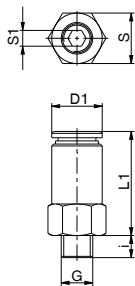

VALVES, FITTINGS, ACCESSORIES

FITTINGS

► SERIES GV - STRAIGHT FITTINGS - BARB-STYLE CONNECTION

- For assembling with hose clips
- Straight version

► Technical data

Order no.	GVM3	GV1-8X5ID	GV1-8X6ID	GV1-8X8ID	GV1-4X8ID
Fixing thread	M3	G1/8"	G1/8"	G1/8"	G1/4"
Inside-Ø for hose [mm]	3	5	6	8	8
Length [mm]	9.9	30.0	30.0	30.0	32.5
Dimension i [mm]	2.7	6	6	6	8
Dimension L1 [mm]	7.2	24	24	24	24.5
S [mm]	4.5	13	13	13	17

► Technical data

Order no.	GV1-4X10ID	GV3-8X13ID	GV1-2X13ID	GV1-2X16ID
Fixing thread	G1/4"	G3/8"	G1/2"	G1/2"
Inside-Ø for hose [mm]	10	13	13	16
Length [mm]	32.5	33.5	35.0	39.5
Dimension i [mm]	8	9	10	10
Dimension L1 [mm]	24.5	24.5	25	29.5
S [mm]	17	19	24	24

► SERIES GV - STRAIGHT FITTINGS - QUICK CONNECT STYLE

- Cost reduction through quick assembly and disassembly
- Straight version

► Technical data

Order no.	GVM5	GV1-8X4	GV1-8X6	GV1-8X8	GV1-4X6	GV1-4X8
Fixing thread	M5	G1/8"	G1/8"	G1/8"	G1/4"	G1/4"
Outside-Ø for hose [mm]	4	4	6	8	6	8
Length [mm]	20.0	19.0	20.0	25.0	21.5	23.0
Dimension i [mm]	3.5	3.5	5	5	7	7
Dimension L1 [mm]	16.5	16.5	14	20	14.5	16
Dimension D1 [mm]	8	8	10	14	12	14
S1 [mm]	2.5	2.5	3	5	4	6
S [mm]	8	8	13	14	17	17

► SERIES WV - ANGLED FITTING, BARB STYLE CONNECTION

- For assembling with hose clips
- Angled version

► Technical data

Order no.

WVM3

Fixing thread	M3
Inside-Ø for hose [mm]	3
Dimension i [mm]	2.7
Dimension L2 [mm]	13.3
Dimension L3 [mm]	11.4
S [mm]	4.5