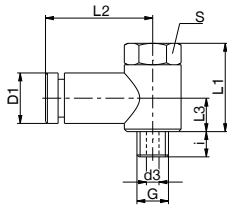

► WV SERIES - ANGLED FITTINGS- QUICK CONNECT STYLE

- Cost reduction through quick assembly and disassembly
- Angled and swivel-mounted

► Technical data

Order no.

WVM5   WV1-8X4   WV1-8X6   WV1-8X8   WV1-4X6   WV1-4X8

Fixing thread	M5	G1/8"	G1/8"	G1/8"	G1/4"	G1/4"
Outside-Ø for hose [mm]	4	4	6	8	6	8
Dimension i [mm]	4	6.5	6.5	6.5	8	8
Dimension L1 [mm]	14	20	20	20	21	21
Dimension L2 [mm]	17	20.5	21.5	23.5	23.5	25.5
Dimension L3 [mm]	5.3	8	8	8	8	8
Dimension d3 [mm]	2	5	5	5	7	7
Dimension D1 [mm]	8	10	12	14	12	14
S [mm]	8	14	14	14	17	17