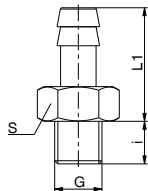

VALVES, FITTINGS, ACCESSORIES

FITTINGS

► SERIES GV - STRAIGHT FITTINGS - BARB-STYLE CONNECTION

- For assembling with hose clips
- Straight version

► Technical data

Order no.	GVM3	GV1-8X5ID	GV1-8X6ID	GV1-8X8ID	GV1-4X8ID
Fixing thread	M3	G1/8"	G1/8"	G1/8"	G1/4"
Inside-Ø for hose [mm]	3	5	6	8	8
Length [mm]	9.9	30.0	30.0	30.0	32.5
Dimension i [mm]	2.7	6	6	6	8
Dimension L1 [mm]	7.2	24	24	24	24.5
S [mm]	4.5	13	13	13	17

► Technical data

Order no.	GV1-4X10ID	GV3-8X13ID	GV1-2X13ID	GV1-2X16ID
Fixing thread	G1/4"	G3/8"	G1/2"	G1/2"
Inside-Ø for hose [mm]	10	13	13	16
Length [mm]	32.5	33.5	35.0	39.5
Dimension i [mm]	8	9	10	10
Dimension L1 [mm]	24.5	24.5	25	29.5
S [mm]	17	19	24	24

► SERIES GV - STRAIGHT FITTINGS - QUICK CONNECT STYLE

- Cost reduction through quick assembly and disassembly
- Straight version

► Technical data

Order no.	GVM5	GV1-8X4	GV1-8X6	GV1-8X8	GV1-4X6	GV1-4X8
Fixing thread	M5	G1/8"	G1/8"	G1/8"	G1/4"	G1/4"
Outside-Ø for hose [mm]	4	4	6	8	6	8
Length [mm]	20.0	19.0	20.0	25.0	21.5	23.0
Dimension i [mm]	3.5	3.5	5	5	7	7
Dimension L1 [mm]	16.5	16.5	14	20	14.5	16
Dimension D1 [mm]	8	8	10	14	12	14
S1 [mm]	2.5	2.5	3	5	4	6
S [mm]	8	8	13	14	17	17

► SERIES WV - ANGLED FITTING, BARB STYLE CONNECTION

- For assembling with hose clips
- Angled version

► Technical data

Order no.

WVM3

Fixing thread	M3
Inside-Ø for hose [mm]	3
Dimension i [mm]	2.7
Dimension L2 [mm]	13.3
Dimension L3 [mm]	11.4
S [mm]	4.5